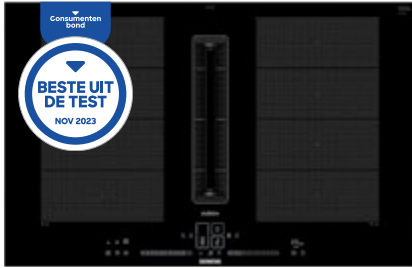

iQ700 inductionAir Plus kookplaat, Home Connect, 80 cm

studioLine

Inclusief cleanAir Plus filters (4x) en adapter

EX877NX68E	€ 5.089,-
EX807NX68E	€ 5.089,-

Algemene informatie:

- Geschikt voor luchtafvoer of recirculatie
- **Efficiënte koolborstelloze iQdrive technologie**
- Afzuigcapaciteit volgens DIN/EN 61591: max. normaalstand 500 m³/u max. intensiefstand 622 m³/u
- Geluidsniveau volgens EN 60704-2-13 bij luchtafvoer: max. normaalstand: 69 dB (re 1 pW); max. intensiefstand: 74 dB (re 1 pW)

Bediening:

- **Blauwe Dual lightSlider** bediening van de kookplaat
- 17 snelheden en 2 intensiefstanden
- **Home Connect:** op afstand instellen en bedienen met de Home Connect App
- Intensiefstanden met automatische terugschakeling

Comfort / Zekerheid:

- Automatische inschakeling van ventilatie bij gebruik van een kookzone
- Luchtinlaat hitte- en vaatwasmachinebestendig
- **climateControl sensor**
- Automatische nalooptijd (30 minuten)
- Verwijderbare en afneembare metalen vetfilters en vloeibare verzamel unit (ca. 200 ml), vaatwasserbestendig
- Overloopreservoir (ca. 700 ml), vaatwasserbestendig

Energiewaarden:

- Energieklasse volgens EU-norm nr. 65/2014: B (op een schaal van A+++ tot D)
- Gemiddeld energieverbruik: 57 kWh/jaar
- Energieklasse ventilator: A
- Energieklasse vetfilter: B
- Max. geluidsniveau op normaalstand: 69 dB

Technische specificaties:

- Inbouwmaten (hxbxd):
  EX877NX68E: 223 x 750 x 490 mm
  EX807NX68E: 227 x 796 x 516 mm
- Minimale werkbladdikte: 16 mm
- Aansluitwaarde: 7,4 kW

Benodigde accessoires:

- HZ9VEDU0 accessoire bij luchtafvoer
- Recirculatie starterset met cleanAir Plus filters (4 stuks) en adapter voor uitblazen achter de kast (standaard meegeleverd).
- HZ9VRPD1 diffusor voor installatie bij recirculatie onder de plint

studioLine extra's:

- studioLine blackSteel design
- studioLine exclusive zone opdruk

EAN EX877	4242003921463
EAN EX807 VLAK INTEGREERBAAR	4242003921036